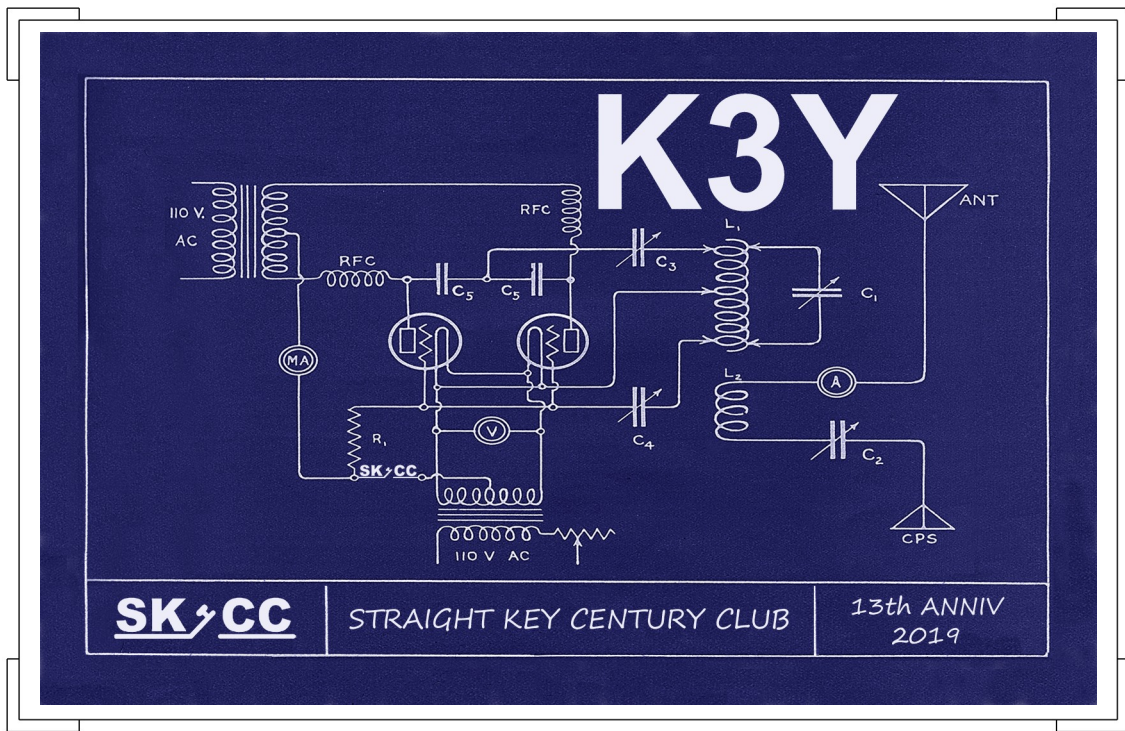

SKCC

STRAIGHT KEY CENTURY CLUB

13th ANNIV
2019

2019

10

Card Design: Drew, AF2Z – SKCC Nr. 2082S

OCTOBER 2019

SUNDAY	MONDAY	TUESDAY	WEDNESDAY	THURSDAY	FRIDAY	SATURDAY
		1 SKCC SKN SKCC Rag Chew	2	3 SKS Europe	4	5
6	7	8	9 NAQCC Sprint --- Draconid Meteor Showers ---	10	11	12 SKCC WES FISTS Sprint
13 SKCC WES 	14 Columbus Day	15	16	17	18	19 10-10 INT
20 10-10 INT	21 --- Orionid Meteor Showers ---	22	23 SKCC SKS	24	25	26
27 	28	29	30	31 Halloween